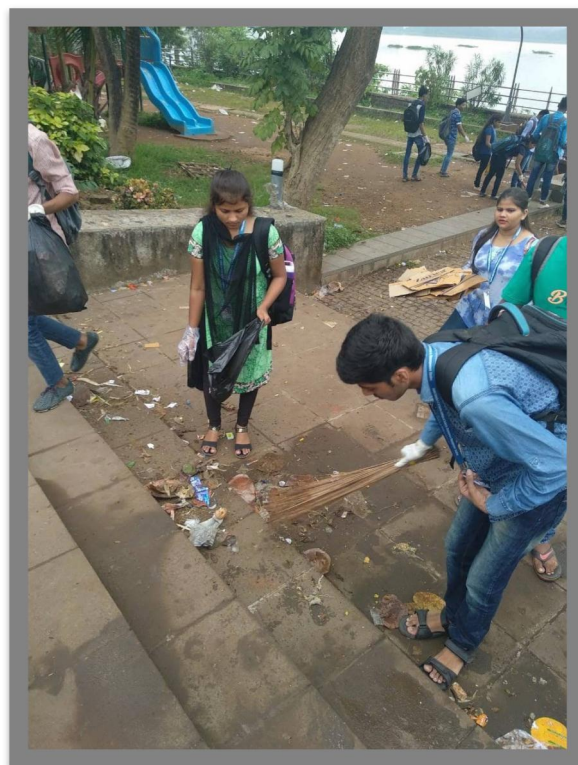

S.E.M.T'S
MOINUDDIN B. HARRIS COLLEGE OF ARTS,
A.E.KALSEKAR COLLEGE OF COMMERCE & MANAGEMENT.
(Affiliated to the University of Mumbai)
NAWAYAT NAGAR, SOPARA (W), VASAI, DIST- PALGHAR
PIN - 401 203, (MAHARASHTRA)

Cleaning of the Beach

Cleaning of the Arnala Beach